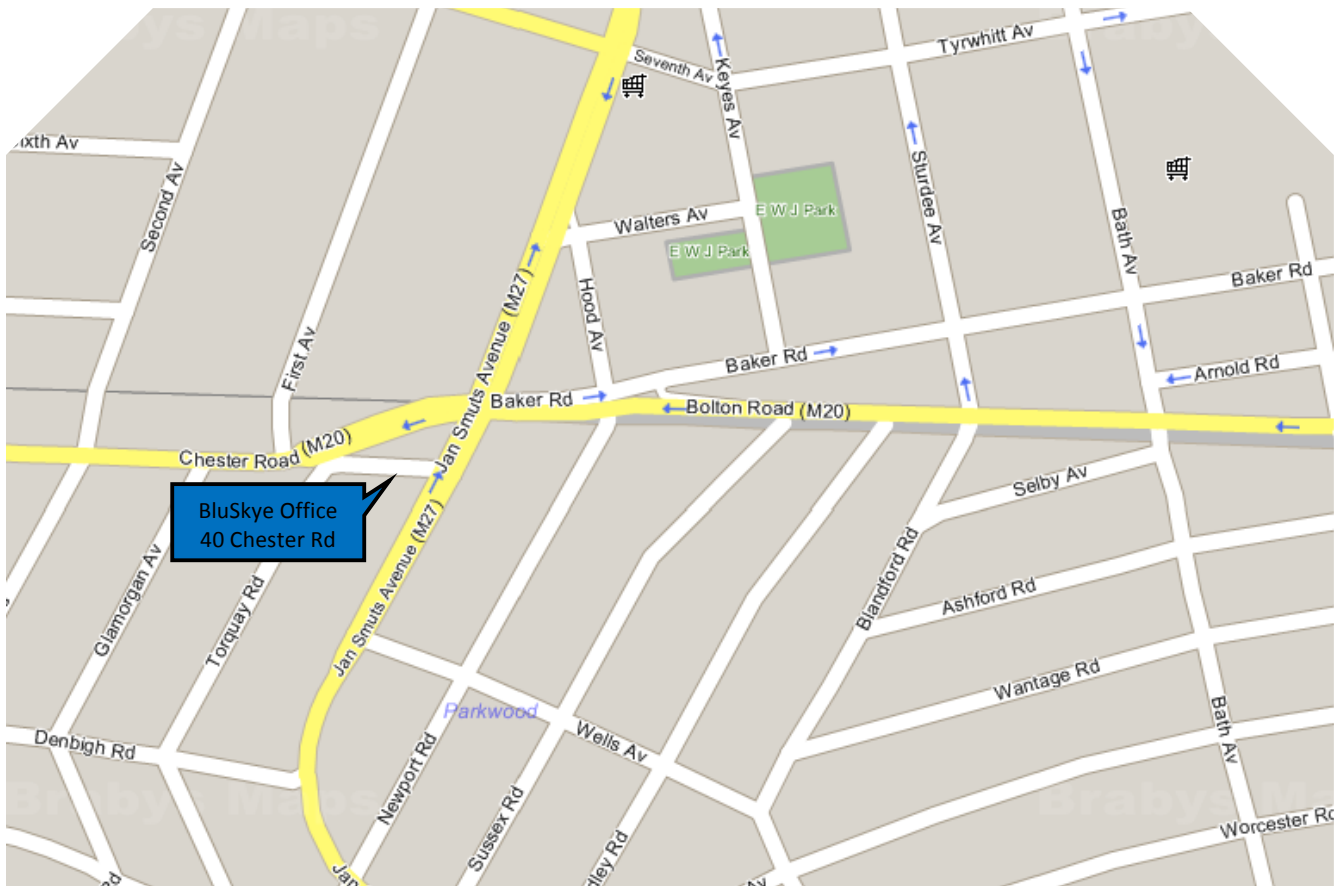

Directions

Telephone Lisa on 011 880 5878 / 082 455 6767 or

Carl Wagner on 082 441 0492

African Adventure Building

40 Chester Road

Parkwood

GPS Coordinates: X: 28°2'0" Y:-26°8'58"

Directions

From Pretoria towards Johannesburg

- Take the M1 from Pretoria towards Johannesburg
- Take the Glenhove Road off ramp (just after Athol Oaklands off ramp)
- Turn right onto Glenhove Road
- Follow Glenhove Road, over Oxford Road it will become Bolton Road
- Just after the traffic lights at Jan Smuts, after the Goodman Gallery on the left, take the little slip road on the left
- Turn directly left into Chester Road, the Goodman Gallery will be on your left
- Park on that road
- At the gate please ring the bell for BluSkye, **40 Chester Road**

From Randburg towards Johannesburg

- On Republic Road coming from Malibongwe Drive, turn right into Jan Smuts Avenue
- Turn right into Chester Road, opposite Bolton Road, Keith Kirsten Nursery is on your left
- Just after the Goodman Gallery on the left, take the little slip road on the left
- Turn directly left into Chester Road, the Goodman Gallery will be on your left
- Park on that road
- At the gate please ring the bell for BluSkye, **40 Chester Road**

From Johannesburg towards Randburg

- Take the M1 from Johannesburg towards Pretoria
- Take the Glenhove Road off ramp (just after 11th Avenue off ramp)
- Turn left onto Glenhove Road
- Follow Glenhove Road, over Oxford Road it will become Bolton Road
- Just after the traffic lights at Jan Smuts, after the Goodman Gallery on the left, take the little slip road on the left
- Turn directly left into Chester Road, the Goodman Gallery will be on your left
- Park on that road
- At the gate please ring the bell for BluSkye, **40 Chester Road**